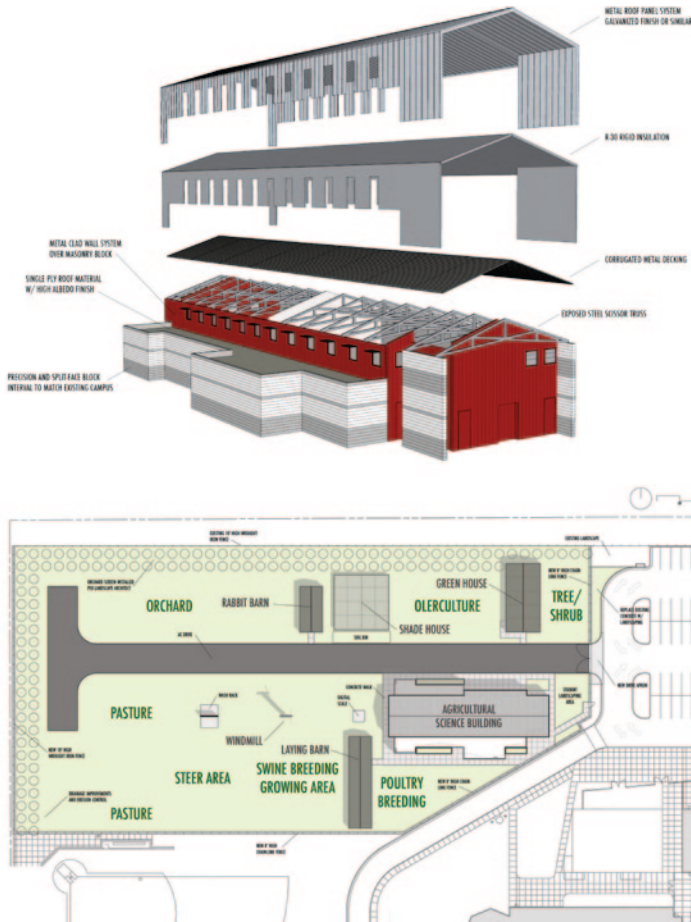

HERITAGE HIGH SCHOOL AGRICULTURAL FACILITY

2011 CASH Design Award Winner

Heritage High School Agricultural Facility is a new state-of-the-art infill facility located in Menifee, California. Heritage High School's location within an agricultural dominate community transforms this high school and enhances the programs offered to enrich students that have a real life attachment to agriculture and its place in the community. This facility enables multiple CTE pathway course offerings within the Agricultural Industry Sector. The Agricultural Research Center will be used as laboratories to more fully facilitate the instructional delivery of current course offerings as well as creating opportunities for new course offerings. The new labs will create environments where students can gain hands-on learning opportunities to master a broad diversity of pre-professional skills such as animal husbandry, agriculture and horticulture. Community enrichment by promoting development of regional vocations will result with the completion of construction of this facility.

Square Feet: 6,561
 Estimated Construction Cost: \$3,236,462
 Perris Union High School District